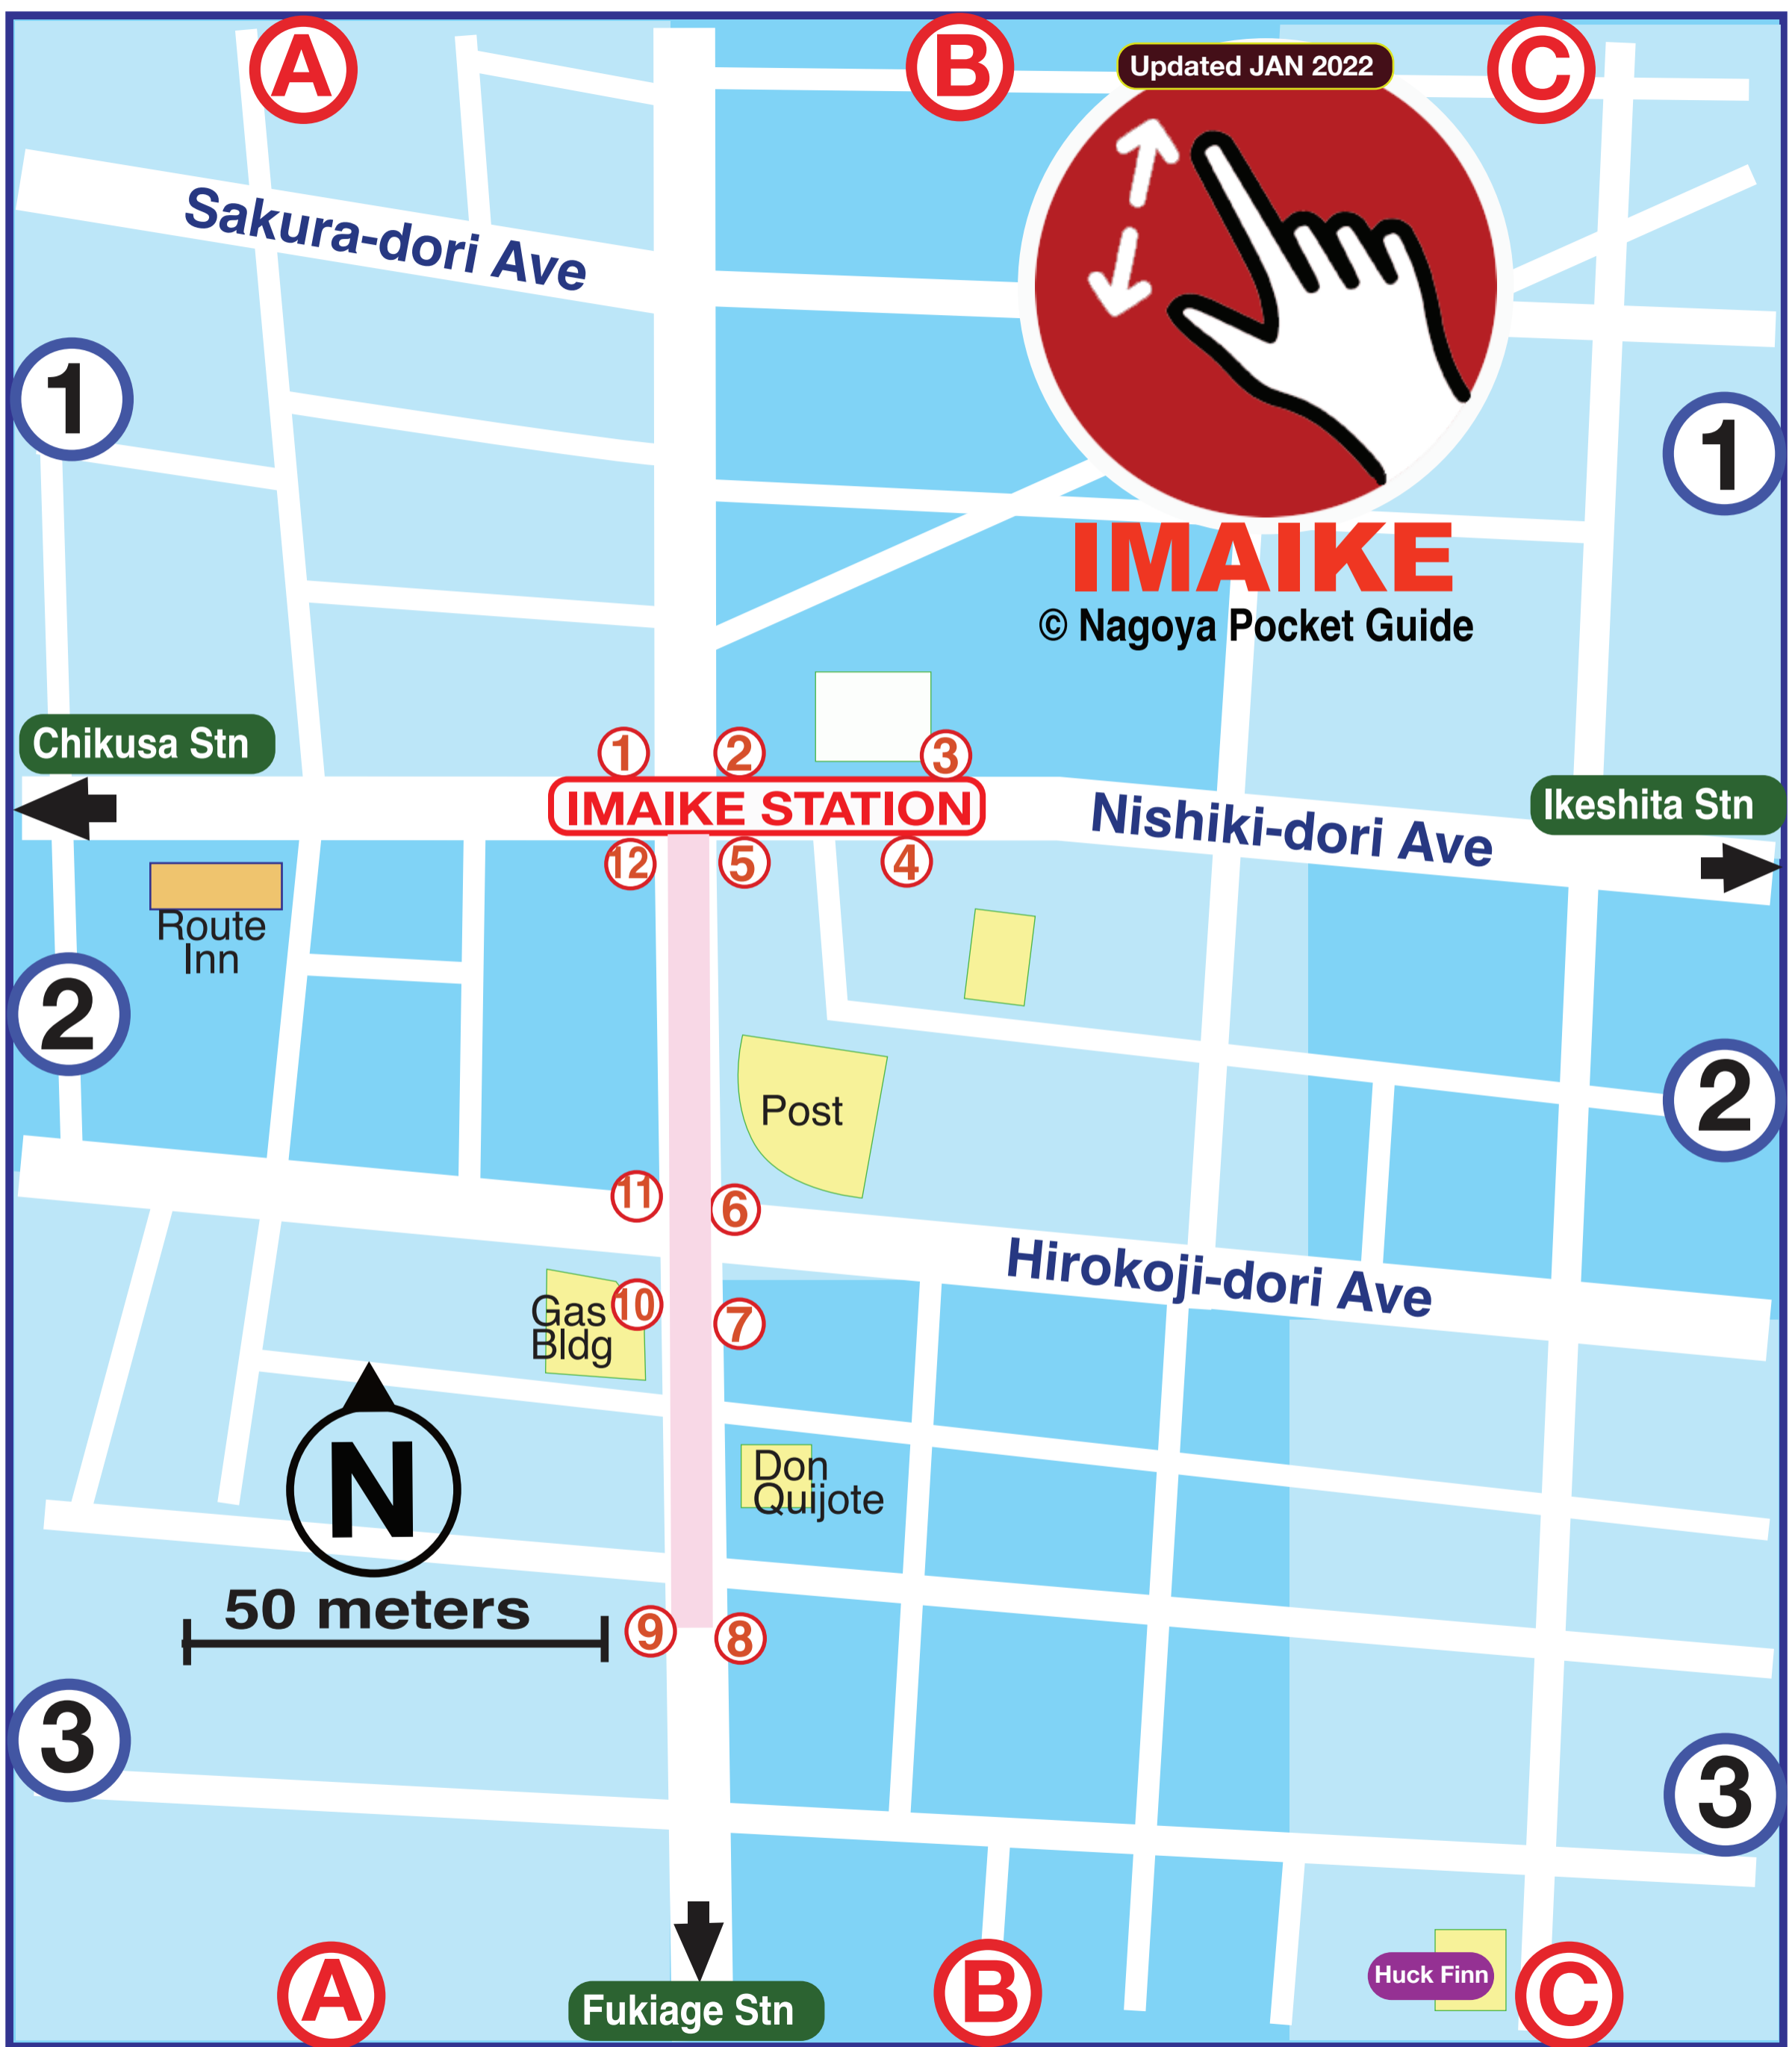

NAGOYA POCKET GUIDE IMAIKE MAP IN ENGLISH

Updated JAN 2022

Sakura-dori Ave

1

1

Chikusa Stn

IMAIKE STATION

Ikeshta Stn

Nishiki-dori Ave

2

2

Route Inn

Post

3

3

50 meters

Gas Bldg

Don Quijote

Huck Finn

Fukiage Stn

NAGOYA POCKET GUIDE IMAIKE MAP IN ENGLISH