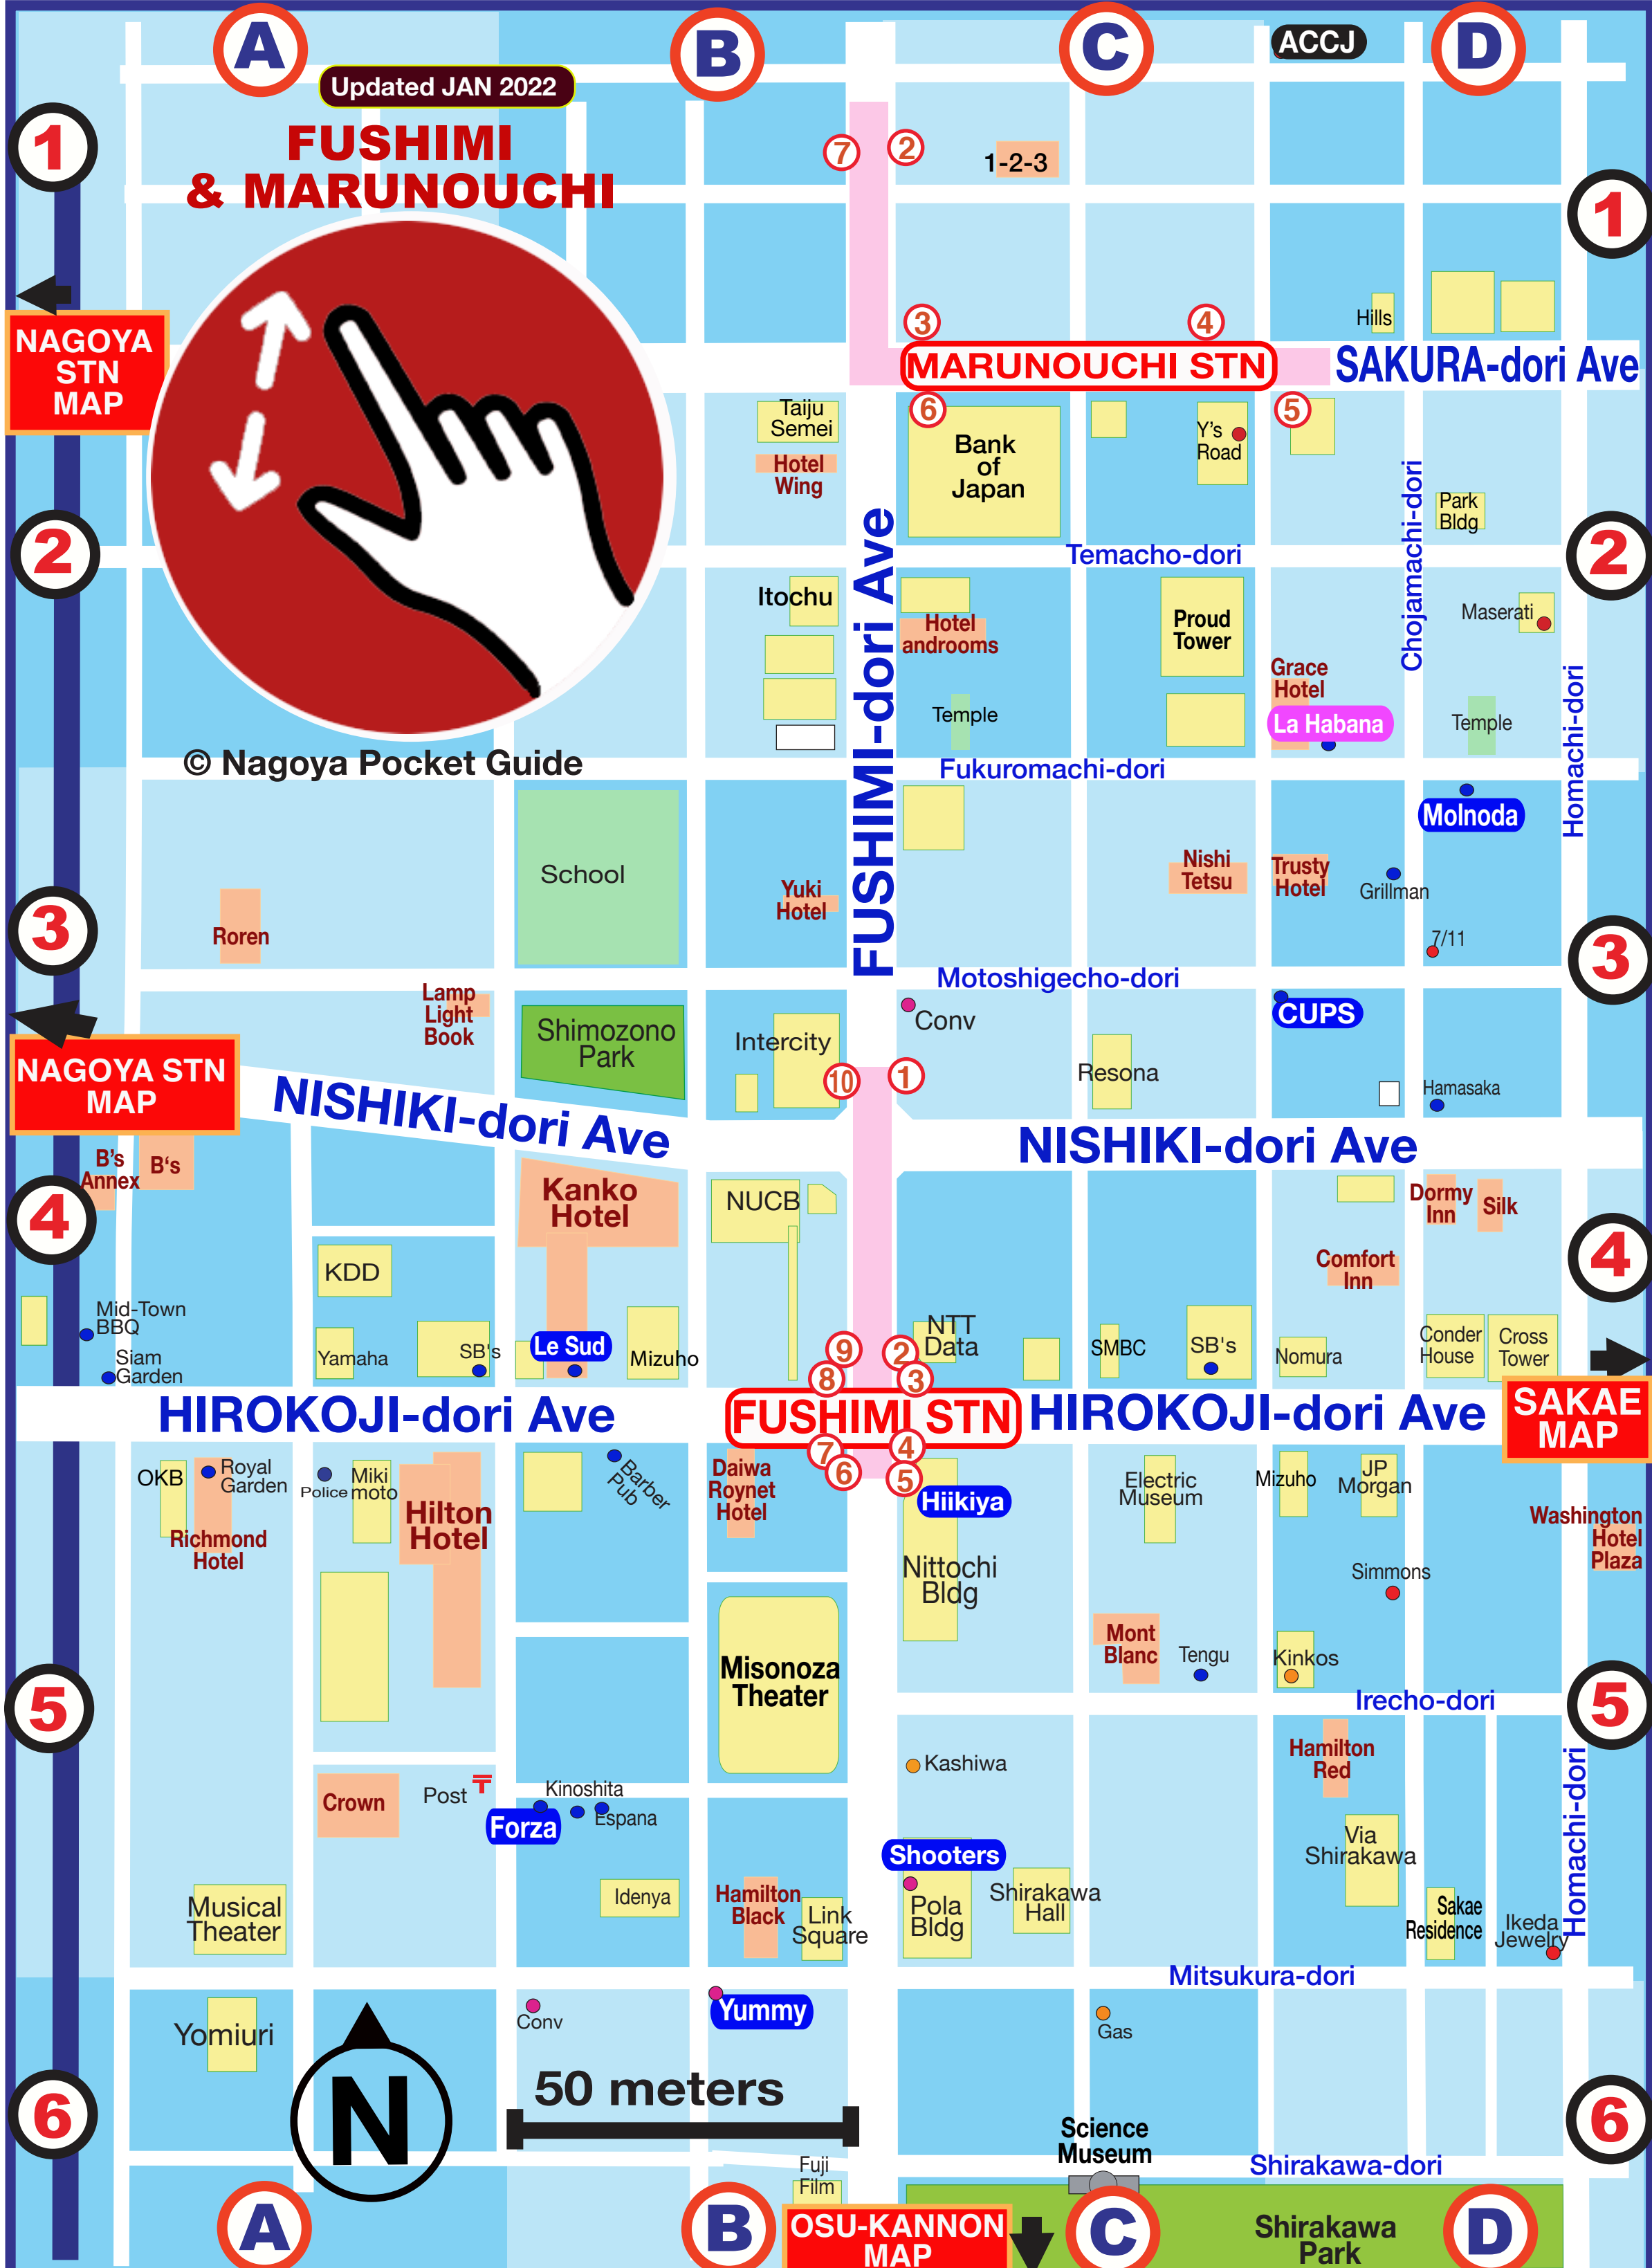

NAGOYA POCKET GUIDE FUSHIMI & MARUNOUCHI MAP

- FUSHIMI Restaurants & Bars**
- Amataro Japanese B-4
 - The Cups C-4
 - Forza B-5
 - Grillman D-3
 - Hikiya Japanese C-5
 - La Habana C-3
 - Shooters Sports Bar C-5
 - Yummy B-5

- FUSHIMI SHOPPING**
- Ikeda Jewelry C-5
 - Kinkos D-5
 - Mikimoto A-5
 - Simmons D-5
 - Yamaha A-4
 - Y's Road C-3

- FUSHIMI PLACES**
- ACCJ C-1
 - Electric Museum C-5
 - Intercity B-4
 - Kabuki Theater B-5
 - Science Museum C-6
 - Shirakawa Park C-5
 - Yomiuri A-5

- FUSHIMI HOTELS**
- 1-2-3 Hotel C-1
 - B's Hotel A-4
 - Comfort Inn D-4
 - Crown Hotel A-5
 - Daiwa Roynet B-5
 - Dormy Inn D-4
 - Grace Hotel D-2
 - Hamilton Black B-5
 - Hamilton Red C-5
 - Hilton Hotel A-5

- Hotel androoms C-3
- Kanko Hotel B-4
- Mont Blanc C-5
- Nishi-Tetsu Hotel C-3
- Richmond Hotel A-5
- Roren Hotel A-3
- Silk Hotel D-4
- Trusty Hotel D-3
- Washington Plz D-5
- Hotel Wing C-3
- Yuki Hotel B-3