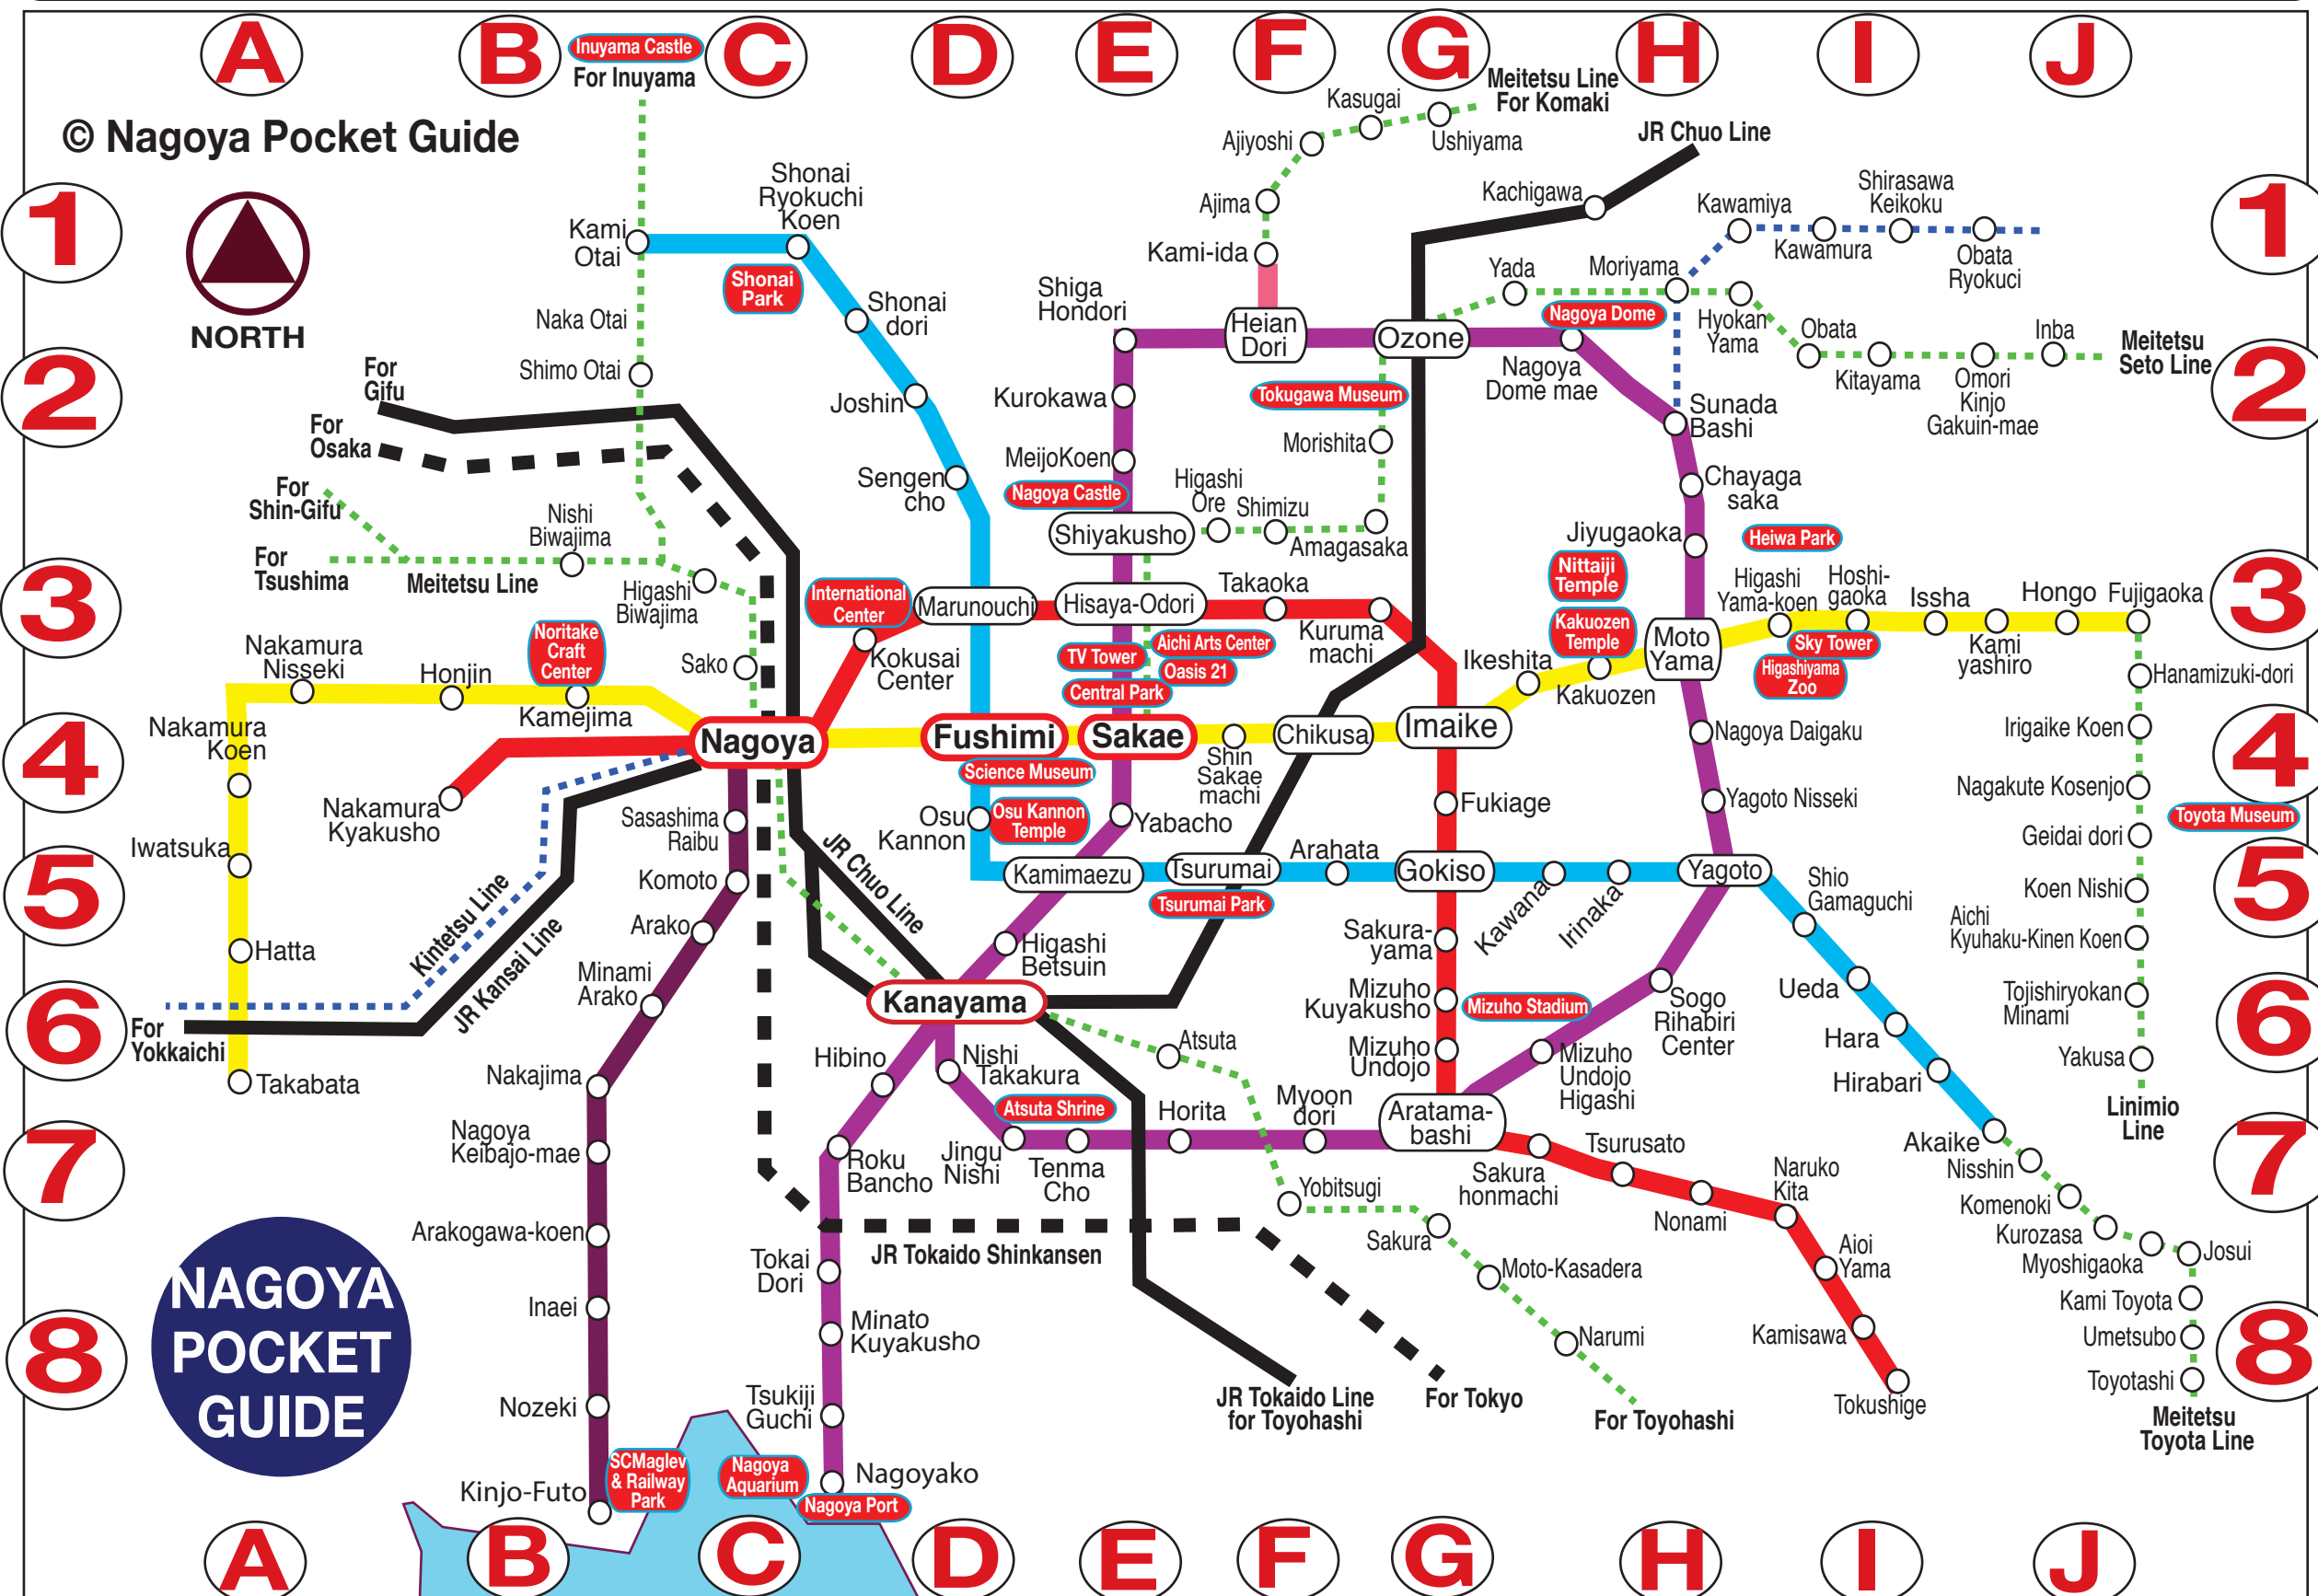

NAGOYA TRAIN & SUBWAY MAP / TOURIST MAP

NAGOYA SUBWAY and TRAIN STATION QUICK FINDER

Aichi Kyuhaku-Kinen	J-5	IMAIKE	G-4	Minami Arako	C-6	Sakura-honmachi	G-7
Aioiyama	I-7	Inba	J-2	Minato Kuyakusho	G-6	Sakurayama	G-6
Ajima	F-1	Insei	B-8	Mizuho Undojo	G-6	Sasashima Raibu	C-4
Ajiyoshi	F-1	Irigaiko Koen	J-4	Mizuho Undojo Higashi	G-6	Sengencho	D-2
Akaike	I-6	Irinaka	G-5	Morishita	G-3	Shiga Hondori	E-2
Amagasaka	F-3	Issha	I-3	Moriyama	H-2	Shimizu	F-3
Arako	C-5	Iwatsuka	A-5	Moto-Kasedera	G-7	Shimo Otai	B-3
Arahata	F-5	Jingu Nishi	D-7	Motoyama	H-3	Shinsakae machi	E-4
Araogawa Koen	B-7	Jiyugaoka	H-3	Myoon Dori	F-6	Shirasawa Keikoku	I-1
Aratamabashi	G-7	Joshin	D-2	Miyoshigaoka	J-7	Shiogamaguchi	I-5
Atsuta	E-6	Josui	J-8	Nagakute Kosenjo	J-4	Shiyakusho	E-3
Chayaga-saka	H-3	Kachigawa	G-2	Nagoya Daigaku	H-4	Shonai Ryokuchi Koen	C-1
Chikusa	F-4	Kakuozen	H-3	Nagoya Keibajo-mae	B-7	Shonai dori	C-2
Fujigaoka	J-3	Kamejima	B-5	NAGOYA STATION	C-4	Sogo Rihabiri Center	H-6
Fukiage	G-4	Kamimaezu	E-5	Nagoya-ko	D-8	Sunada Bashi	H-2
FUSHIMI	C-4	Kami Ida	F-1	Nakajima	B-6	Takabata	A-6
Geidai-dori	J-4	Kami Otai	B-1	Nakamura Koen	A-4	Takaoka	F-3
Gokiso	G-5	Kamisawa	I-8	Nakamura Kyuyakusho	B-4	Tenmachi	D-6
Hanamizuki-dori	J-3	Kami Toyota	J-8	Nakamura Nisseki	A-4	Tojishiryokan Minami	J-6
Hara	I-6	KANAYAMA	D-6	Naka Otai	B-1	Tokai Dori	C-7
Hatta	A-5	Kasugai	G-1	Naruko Kita	I-7	Tokushige	I-8
Heian Dori	F-2	Kawamiya	H-1	Narumi	H-8	Toyotashi	J-8
Hibino	D-6	Kawamura	I-1	Nishi Biwajima	B-3	Tsukiji Guchi	C-8
Higashi Betsuin	D-4	Kawana	G-5	Nishi-Takakura	D-6	Tsurumai	E-5
Higashi Biwajima	B-3	Kinjo-Futo	B-8	Nisshin	J-7	Tsurusato	H-7
Higashi Ore	F-3	Kitayama	I-2	Nomani	H-7	Ueda	I-6
Higashiyama Koen	H-3	Koen Nishi	J-5	Nozeki	B-8	Umetsubo	J-8
Hirabari	I-6	Kokusai Center	D-4	Obata	I-2	Ushiyama	G-1
Hisaya Odori	E-3	Komenoki	J-7	Obata Ryokuchi	I-1	Yabacho	E-5
Honjin	B-5	Komoto	C-4	Omori Kinjo Gakuinmae	I-2	Yada	G-2
Hoshigaoka	I-3	Kurokawa	E-2	Osu-Kannon	C-4	Yagoto	H-5
Horita	E-6	Kurozasa	J-7	Ozone	G-2	Yagoto Nisseki	H-4
Hyokan Yama	H-2	Kurumamachi	F-3	Roku Bancho	D-6	Yakusa	J-6
Ikeshita	G-4	MARUNOUCHI	D-3	SAKAE	E-4	Yobitsugi	F-7
		Meijo Koen	E-3	Sako	C-3		

NAGOYA SUBWAY LINES

- Higashiyama Line
- Tsurumai Line
- Meijo Line
- Sakura-dori Line
- Kamiida Line
- Aonami Line

Travel Times from Nagoya Station	to Sakae	5 min
	to Imaike	10 min
	to Fujigaoka	27 min

Trains do not run all night, so be sure to check schedule to avoid having to take a taxi!

NAGOYA TOURIST MAP

NAGOYA TRAIN & SUBWAY MAP

© Nagoya Pocket Guide

NAGOYA TOURIST SPOTS

AICHI ARTS CENTER	E-4
ATSUTA SHRINE	D-7
CENTRAL PARK	E-4
HEIWA PARK	I-3
HIGASHIYAMA ZOO	H-3
INTERNATIONAL CENTER	C-3
INUYAMA CASTLE	B-1
KAKUOZAN TEMPLE	H-3
MIZUHO STADIUM	G-6
NAGOYA AQUARIUM	C-8
NAGOYA CASTLE	E-2
NAGOYA DOME	H-2
NAGOYA PORT	C-8
NAGOYA TV TOWER	E-4
NITAIJI TEMPLE	H-3
NORITAKE CRAFT CENTER	B-3
OASIS 21	E-3
OSU-KANNON TEMPLE	D-4
SCIENCE MUSEUM	D-4
SCMAGLEV RAILWAY PARK	B-8
SHONAI PARK	C-1
SKY TOWER	H-3
TOKUGAWA MUSEUM	G-2
TOYOTA CAR MUSEUM	I-4
TSURUMAI PARK	F-5