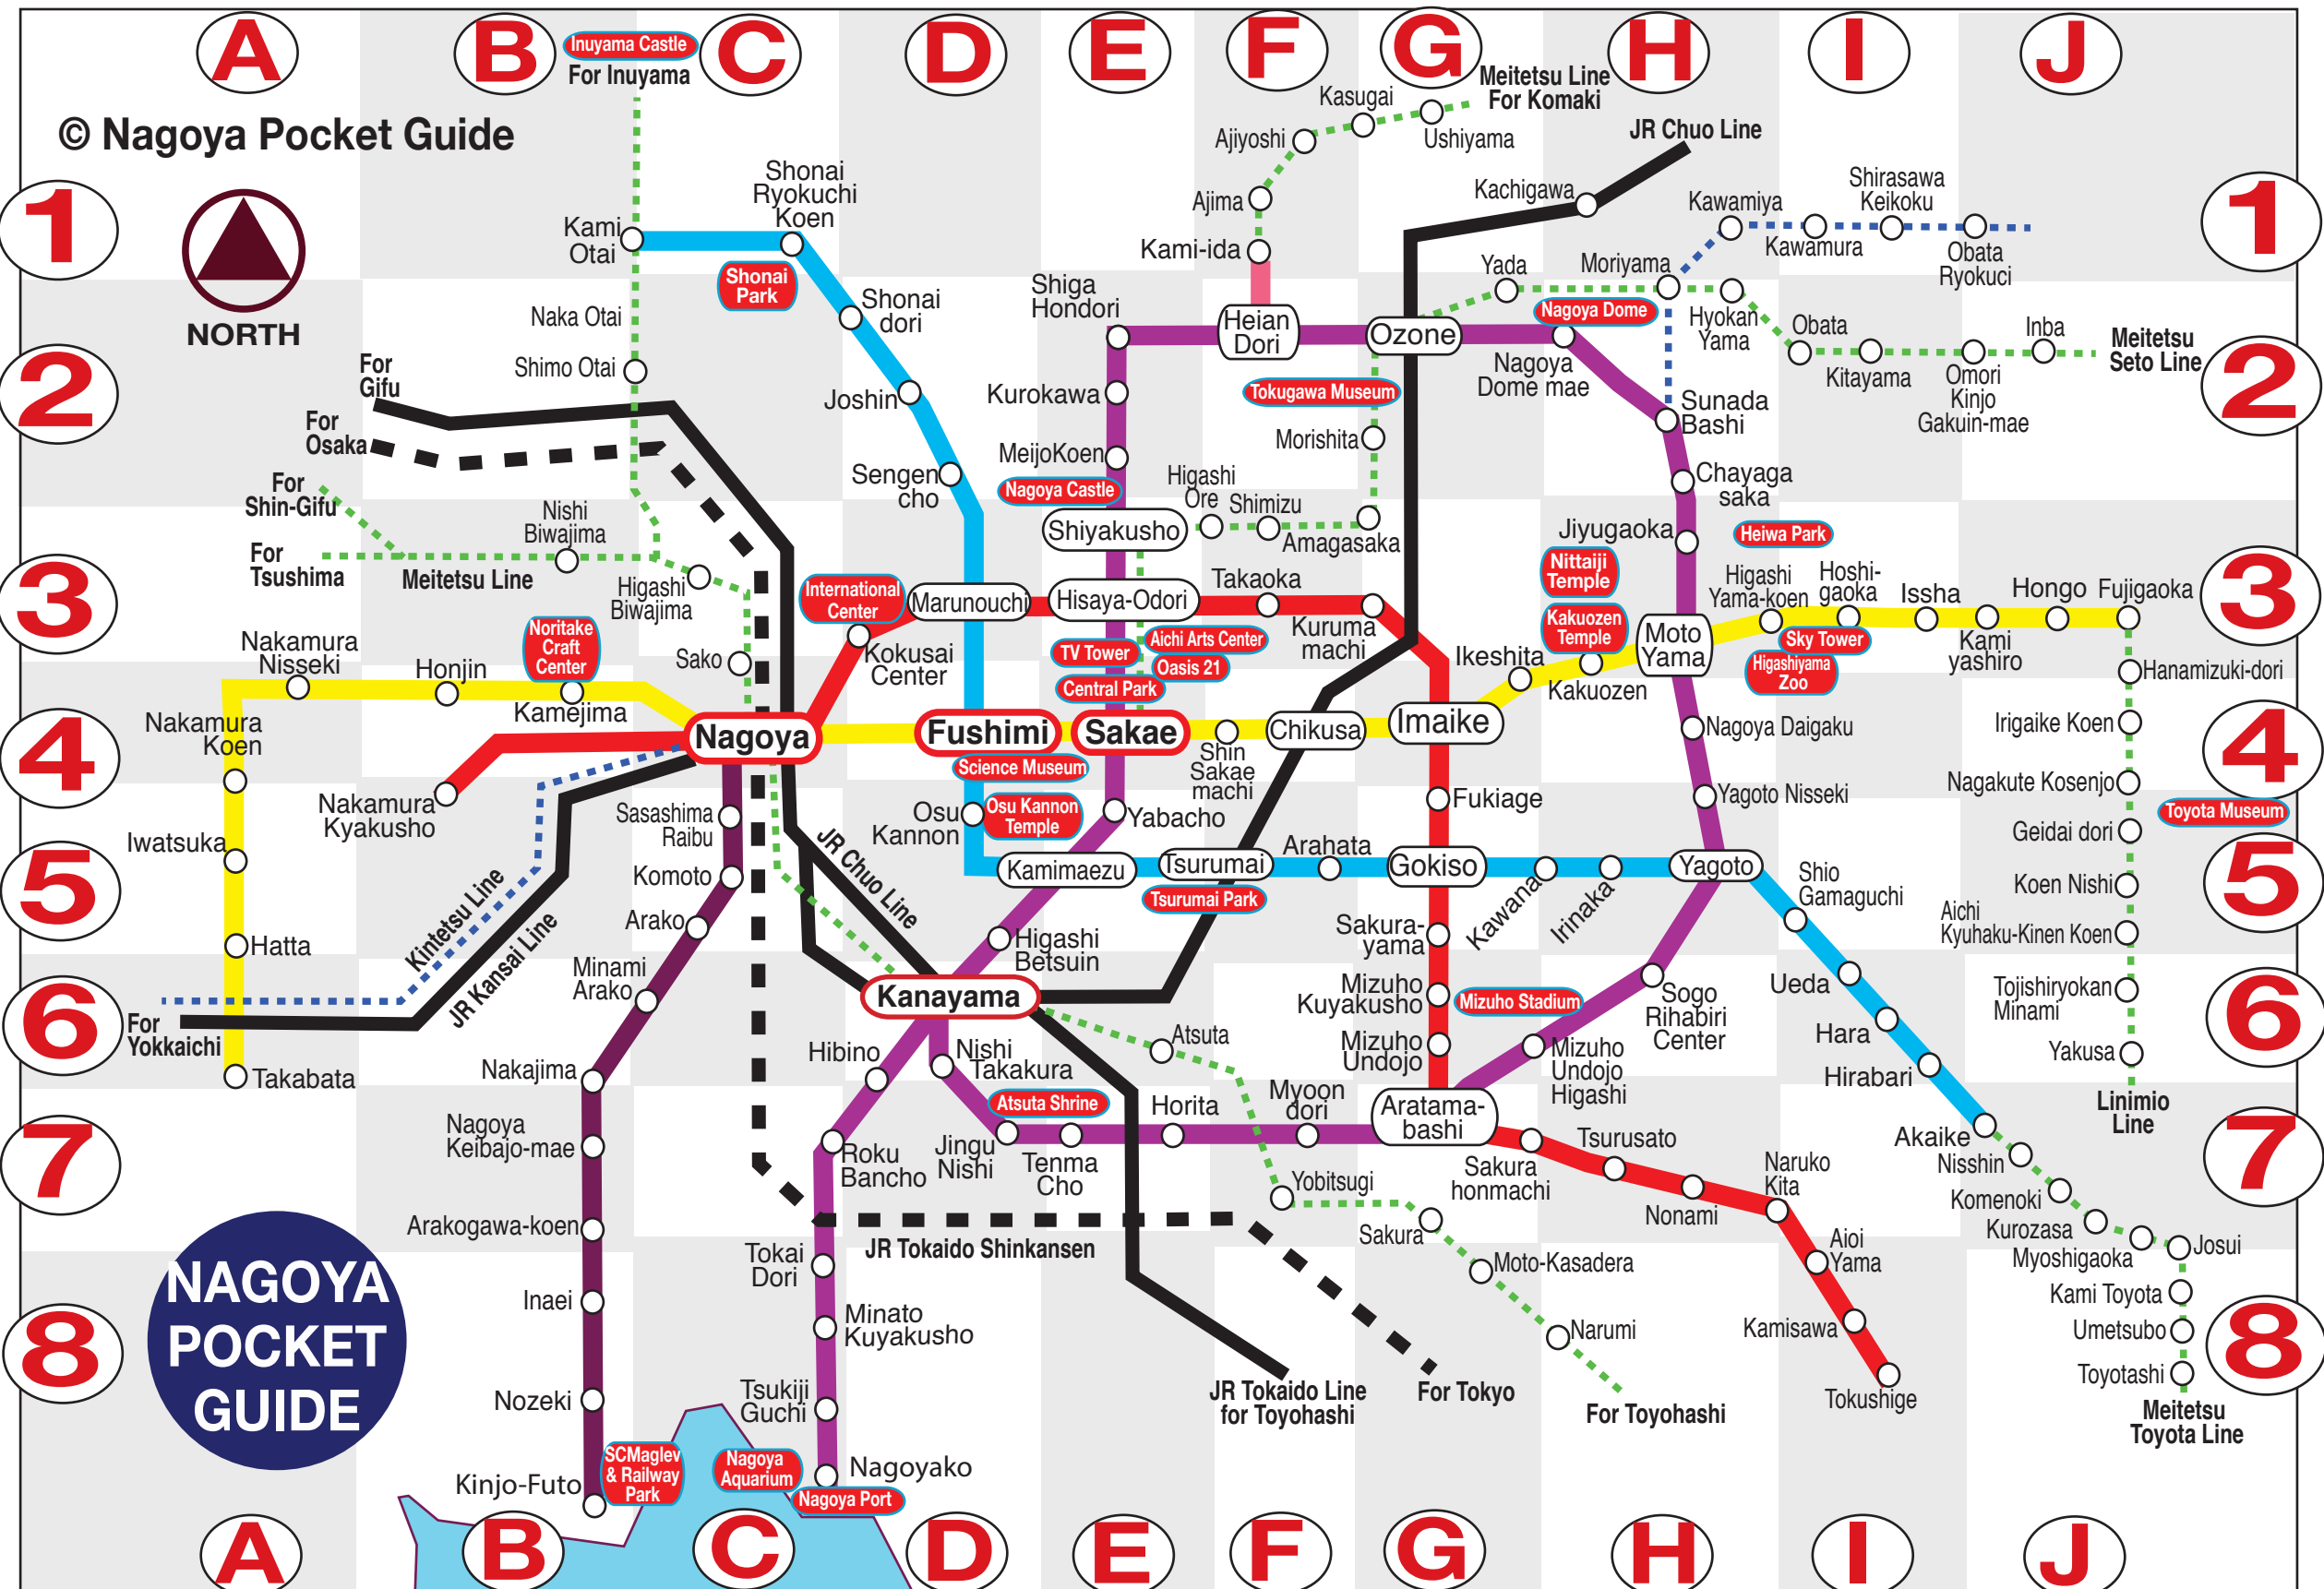

NAGOYA TRAIN & SUBWAY MAP / TOURIST MAP

NAGOYA SUBWAY and TRAIN STATION QUICK FINDER

Aichi Kyuhaku-Kinen	J-5	IMAIKE	G-4	Minami Arako	C-6	Sakura-honmachi	G-7
Aioiyama	I-7	Inba	J-2	Minato Kuyakusho	G-6	Sakurayama	G-6
Ajima	F-1	Insei	B-8	Mizuho Undojo	G-6	Sasashima Raibu	C-4
Ajiyoshi	F-1	Irigaiko Koen	J-4	Mizuho Undojo Higashi	G-6	Sengencho	D-2
Akaike	I-6	Irinaka	G-5	Morishita	G-3	Shiga Hondori	E-2
Amagasaka	F-3	Issha	I-3	Moriyama	H-2	Shimizu	F-3
Arako	C-5	Iwatsuka	A-5	Moto-Kasedera	G-7	Shimo Otai	B-3
Arahata	F-5	Jingu Nishi	D-7	Motoyama	H-3	Shinsakae machi	E-4
Aragawa Koen	B-7	Jiyugaoka	H-3	Myoon Dori	F-6	Shirasawa Keikoku	I-1
Aratamabashi	G-7	Joshin	D-2	Miyoshigaoka	J-7	Shiogamaguchi	I-5
Atsuta	E-6	Josui	J-8	Nagakute Kosenjo	J-4	Shiyakusho	E-3
Chayaga-saka	H-3	Kachigawa	G-2	Nagoya Daigaku	H-4	Shonai Ryokuchi Koen	C-1
Chikusa	F-4	Kakuozen	H-3	Nagoya Keibajo-mae	B-7	Shonai dori	C-2
Fujigaoka	J-3	Kamejima	B-5	NAGOYA STATION	C-4	Sogo Rihabiri Center	H-6
Fukiage	G-4	Kamimaezu	E-5	Nagoya-ko	D-8	Sunada Bashi	H-2
FUSHIMI	C-4	Kami Ida	F-1	Nakajima	B-6	Takabata	A-6
Geidai-dori	J-4	Kami Otai	B-1	Nakamura Koen	A-4	Takaoka	F-3
Gokiso	G-5	Kamisawa	I-8	Nakamura Kuyakusho	B-4	Tenmachi	D-6
Hanamizuki-dori	J-3	Kami Toyota	J-8	Nakamura Nisseki	A-4	Tojishiryokan Minami	J-6
Hara	I-6	KANAYAMA	D-6	Naka Otai	B-1	Tokai Dori	C-7
Hatta	A-5	Kasugai	G-1	Naruko Kita	I-7	Tokushige	I-8
Heian Dori	F-2	Kawamiya	H-1	Narumi	H-8	Toyotashi	J-8
Hibino	D-6	Kawamura	I-1	Nishi Biwajima	B-3	Tsukiji Guchi	C-8
Higashi Betsuin	D-4	Kawana	G-5	Nishi-Takakura	D-6	Tsurumai	E-5
Higashi Biwajima	B-3	Kinjo-Futo	B-8	Nisshin	J-7	Tsurusato	H-7
Higashi Ore	F-3	Kitayama	I-2	Nomani	H-7	Ueda	I-6
Higashiyama Koen	H-3	Koen Nishi	J-5	Nozeki	B-8	Umetsubo	J-8
Hirabari	I-6	Kokusai Center	D-4	Obata	I-2	Ushiyama	G-1
Hisaya Odori	E-3	Komenoki	J-7	Obata Ryokuchi	I-1	Yabacho	E-5
Honjin	B-5	Komoto	C-4	Omori Kinjo Gakuinmae	I-2	Yada	G-2
Hoshigaoka	I-3	Kurokawa	E-2	Osu-Kannon	C-4	Yagoto	H-5
Horita	E-6	Kurozasa	J-7	Ozone	G-2	Yagoto Nisseki	H-4
Hyokan Yama	H-2	Kurumamachi	F-3	Roku Bancho	D-6	Yakusa	J-6
Ikeshita	G-4	MARUNOUCHI	D-3	SAKAE	E-4	Yobitsugi	F-7
		Meijo Koen	E-3	Sako	C-3		

NAGOYA SUBWAY LINES

- █ Higashiyama Line
- █ Tsurumai Line
- █ Meijo Line
- █ Sakura-dori Line
- █ Kamiida Line
- █ Aonami Line

Travel Times from Nagoya Station

to Sakae	5 min
to Imaike	10 min
to Fujigaoka	27 min

Trains do not run all night, so be sure to check schedule to avoid having to take a taxi!

NAGOYA TOURIST MAP

NAGOYA TRAIN & SUBWAY MAP
© Nagoya Pocket Guide

NAGOYA TOURIST SPOTS

AICHI ARTS CENTER	E-4
ATSUTA SHRINE	D-7
CENTRAL PARK	E-4
HEIWA PARK	I-3
HIGASHIYAMA ZOO	H-3
INTERNATIONAL CENTER	C-3
INUYAMA CASTLE	B-1
KAKUOZAN TEMPLE	H-3
MIZUHO STADIUM	G-6
NAGOYA AQUARIUM	C-8
NAGOYA CASTLE	E-2
NAGOYA DOME	H-2
NAGOYA PORT	C-8
NAGOYA TV TOWER	E-4
NITAIJI TEMPLE	H-3
NORITAKE CRAFT CENTER	B-3
OASIS 21	E-3
OSU-KANNON TEMPLE	D-4
SCIENCE MUSEUM	D-4
SCMAGLEV RAILWAY PARK	B-8
SHONAI PARK	C-1
SKY TOWER	H-3
TOKUGAWA MUSEUM	G-2
TOYOTA CAR MUSEUM	I-4
TSURUMAI PARK	F-5