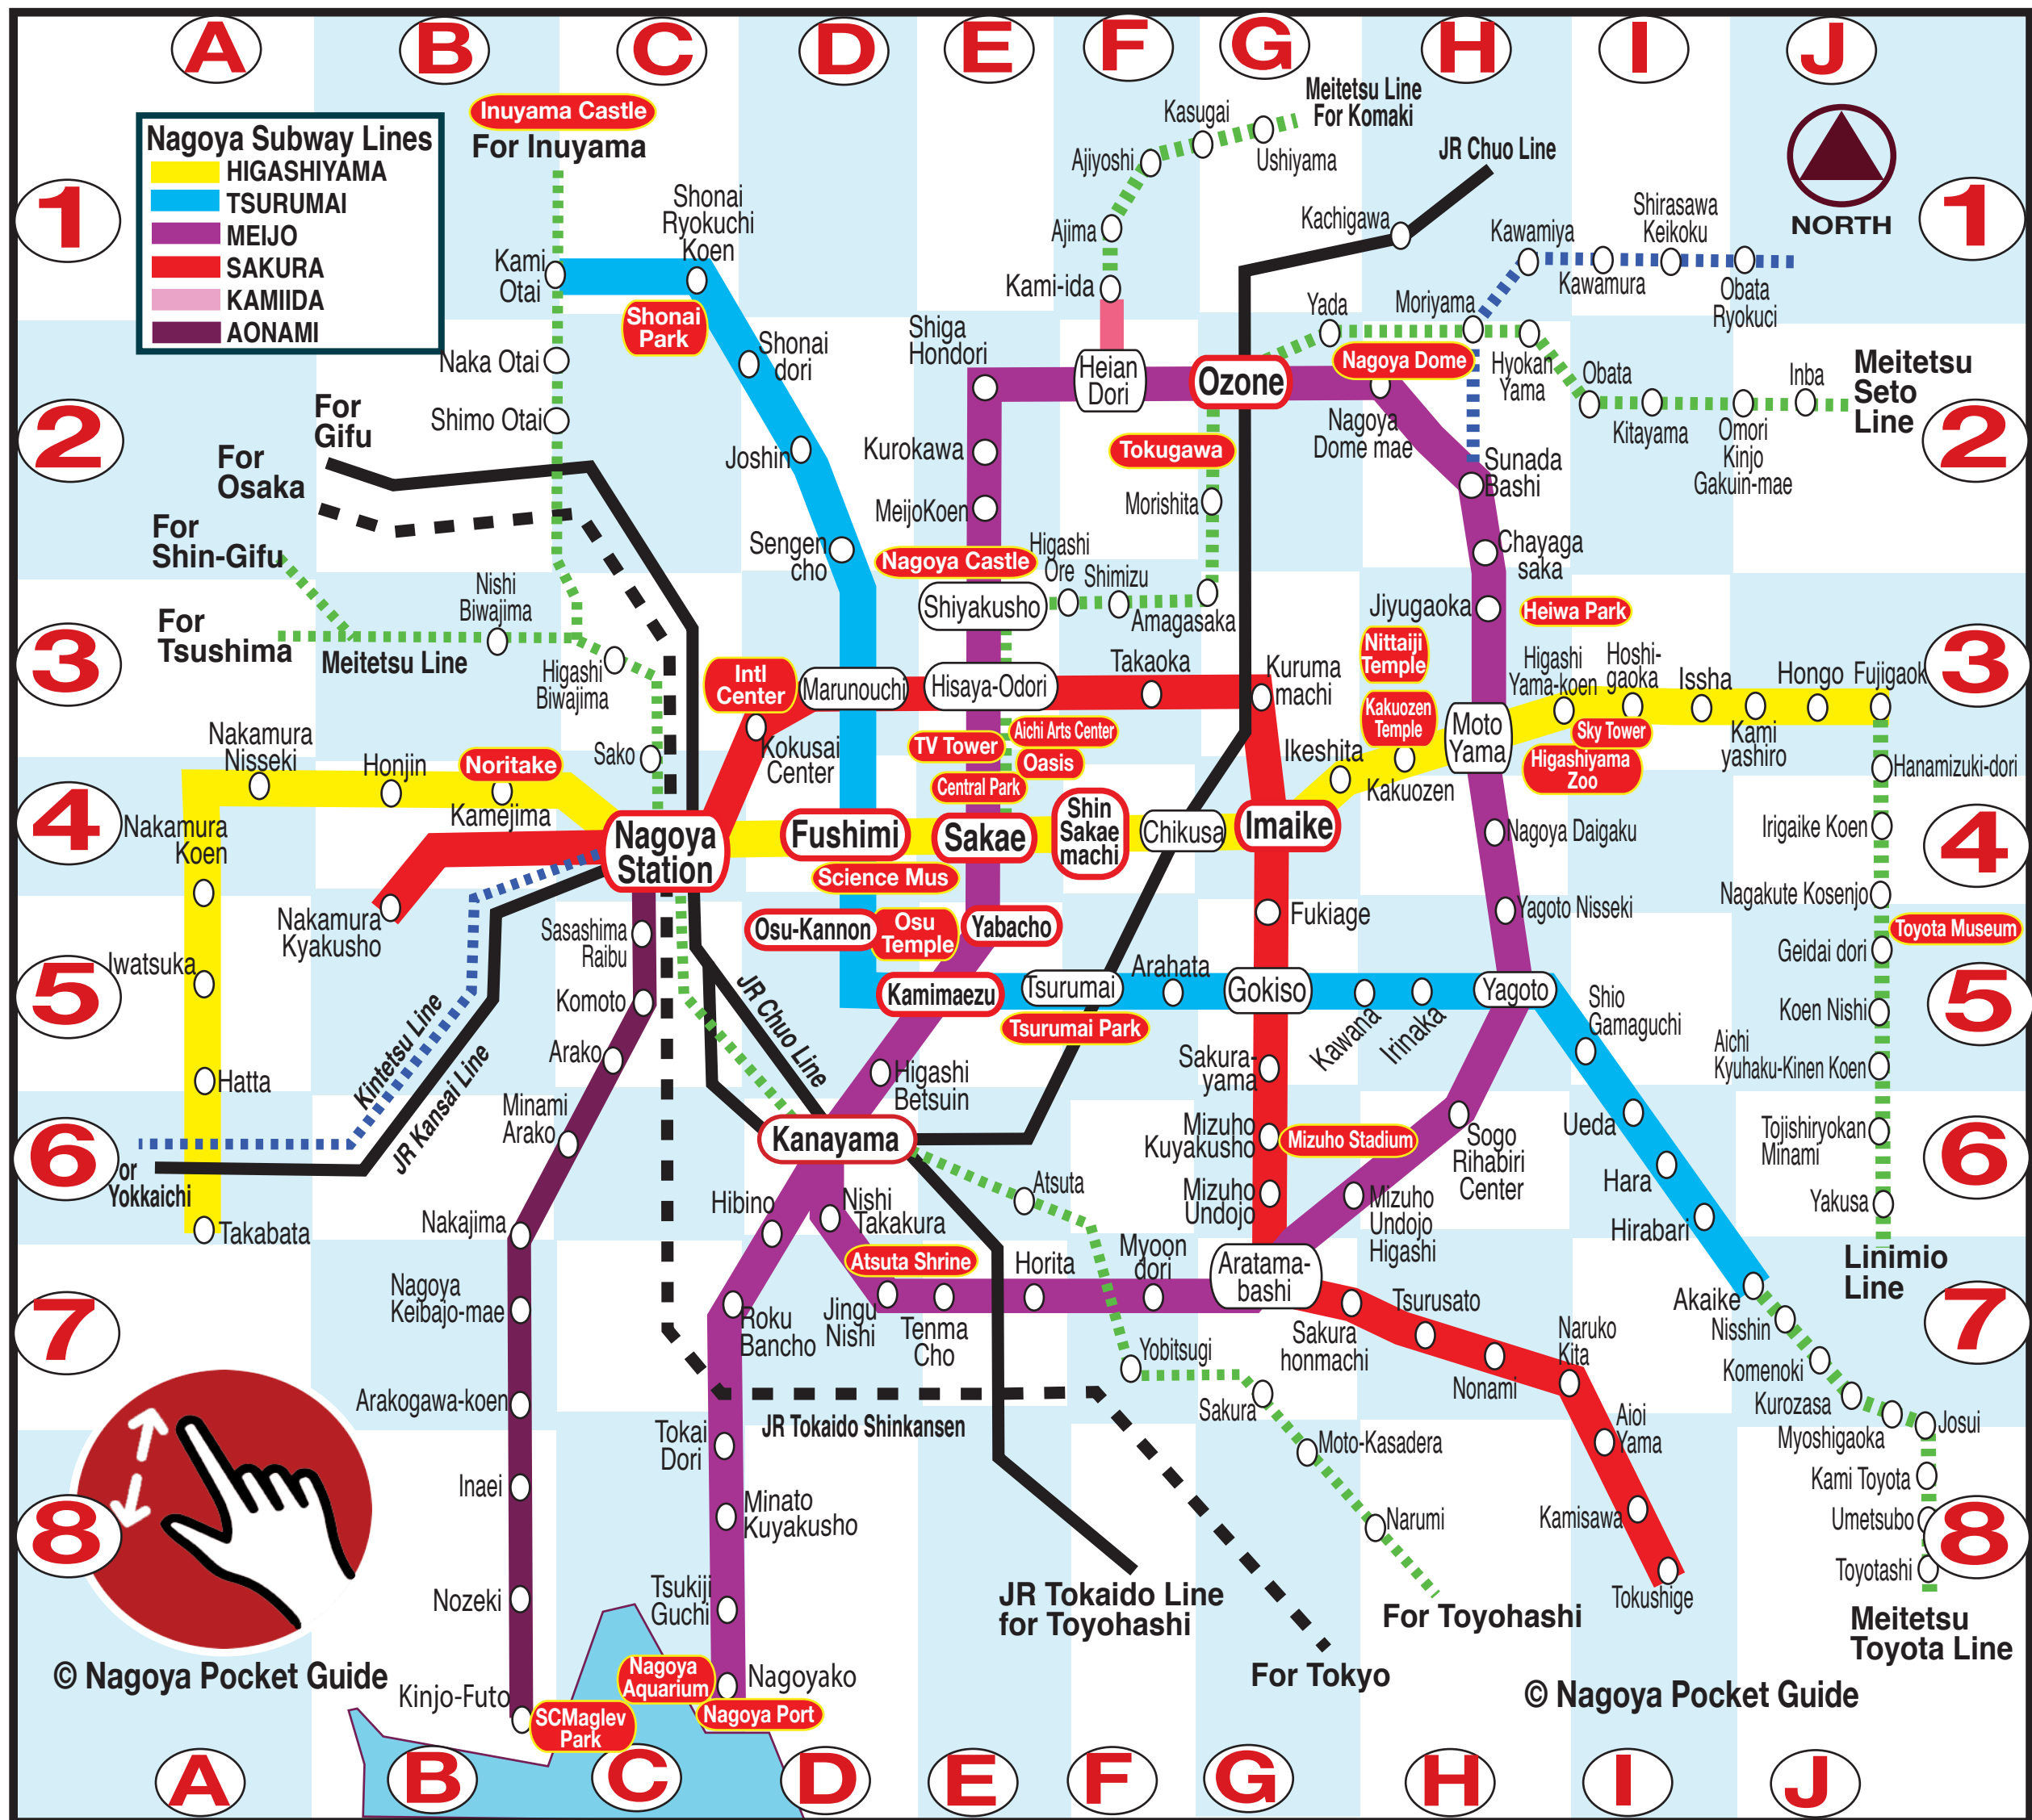

NAGOYA TRAIN & SUBWAY MAP / TOURIST MAP

NAGOYA SUBWAY and TRAIN STATION QUICK FINDER

Aichi Kyuhaku-Kinen J-5	IMAIKE	G-4	Minami Arako	C-6	Sakura-honmachi	G-7
Aioiyama I-7	Inba	J-2	Minato Kuyakusho	G-6	Sakurayama	G-6
Ajima F-1	Insei	B-8	Mizuho Undojo	G-6	Sasashima Raibu	C-4
Ajiyoshi F-1	Irigaiko Koen	J-4	Mizuho Undojo Higashi	G-6	Sengencho	D-2
Akaiko I-6	Irinaka	G-5	Morishita	G-3	Shiga Hondori	E-2
Amagasaka F-3	Issha	I-3	Moriyama	H-2	Shimizu	F-3
Arako C-5	Iwatsuka	A-5	Moto-Kasedera	G-7	Shimo Otai	B-3
Arahata F-5	Jingu Nishi	D-7	Motoyama	H-3	SHIN-SAKAE MACHI	F-4
Araogawa Koen B-7	Jiyugaoka	H-3	Myoon Dori	F-6	Shirasawa Keikoku	I-1
Aratamabashi G-7	Joshin	D-2	Miyoshigaoka	J-7	Shiogamaguchi	I-5
Atsuta E-6	Josui	J-8	Nagakute Kosenjo	J-4	Shiyakusho	E-3
Chayaga-saka H-3	Kachigawa	G-2	Nagoya Daigaku	H-4	Shonai Ryokuchi Koen	C-1
Chikusa F-4	Kakuozen	H-3	Nagoya Keibajo-mae	B-7	Shonai dori	C-2
Fujigaoka J-3	Kamejima	B-5	NAGOYA STATION	C-4	Sogo Rihabiri Center	H-6
Fukiage G-4	KAMIMAEZU	E-5	Nagoya-ko	D-8	Sunada Bashi	H-2
FUSHIMI	Kami Ida	F-1	Nakajima	B-6	Takabata	A-6
Geidai-dori J-4	Kami Otai	B-1	Nakamura Koen	A-4	Takaoka	F-3
Gokiso G-5	Kamisawa	I-8	Nakamura Kyuyakusho	B-4	Tenmachi	D-6
Hanamizuki-dori J-3	Kami Toyota	J-8	Nakamura Nisseki	A-4	Tojishiryokan Minami	J-6
Hara I-6	KANAYAMA	D-6	Naka Otai	B-1	Tokai Dori	C-7
Hatta A-5	Kasugai	G-1	Naruko Kita	I-7	Tokushige	I-8
Heian Dori F-2	Kawamiya	H-1	Narumi	H-8	Toyotashi	J-8
Hibino D-6	Kawamura	I-1	Nishi Biwajima	B-3	Tsukiji Guchi	C-8
Higashi Betsuin D-4	Kawana	G-5	Nishi-Takakura	D-6	Tsurumai	E-5
Higashi Biwajima B-3	Kinjo-Futo	B-8	Nomani	J-7	Tsurusato	H-7
Higashi Ore F-3	Kitayama	I-2	Nosshin	H-7	Ueda	I-6
Higashiyama Koen H-3	Koen Nishi	J-5	Nozeki	B-8	Umetsubo	J-8
Hirabari I-6	Kokusai Center	D-4	Obata	I-2	Ushiyama	G-1
Hisaya Odori E-3	Komenoki	J-7	Obata Ryokuchi	I-1	YABACHO	E-5
Honjin B-5	Komoto	C-4	Omori Kinjo Gakuin-mae	I-2	Yada	G-2
Hoshigaoka I-3	Kurokawa	E-2	OSU-KANNON	C-4	Yagoto	H-5
Horita E-6	Kurozasa	J-7	OZONE	G-2	Yagoto Nisseki	H-4
Hyokan Yama H-2	Kurumamachi	F-3	ROKU BANCHO	D-6	Yakusa	J-6
Ikeshita G-4	MARUNOUCHI	D-3	SAKAE	E-4	Yobitsugi	F-7
	Meijo Koen	E-3	Sako	C-3		

NAGOYA SUBWAY LINES

- █ Higashiyama Line
- █ Tsurumai Line
- █ Meijo Line
- █ Sakura-dori Line
- █ Kamiida Line
- █ Aonami Line

Travel Times from Nagoya Station	to Sakae	5 min
	to Imaike	10 min
	to Fujigaoka	27 min

Trains do not run all night, so be sure to check schedule to avoid having to take a taxi!

NAGOYA TOURIST MAP

NAGOYA TRAIN & SUBWAY MAP

NAGOYA TOURIST SPOTS

AICHI ARTS CENTER	E-4
ATSUTA SHRINE	D-7
CENTRAL PARK	E-4
HEIWA PARK	I-3
HIGASHIYAMA ZOO	H-3
INTERNATIONAL CENTER	C-3
INUYAMA CASTLE	B-1
KAKUOZAN TEMPLE	H-3
MIZUHO STADIUM	G-6
NAGOYA AQUARIUM	C-8
NAGOYA CASTLE	E-2
NAGOYA DOME	H-2
NAGOYA PORT	C-8
NAGOYA TV TOWER	E-4
NITAIJI TEMPLE	H-3
NORITAKE CRAFT CENTER	B-3
OASIS 21	E-3
OSU-KANNON TEMPLE	D-4
SCIENCE MUSEUM	D-4
SCMAGLEV RAILWAY PARK	B-8
SHONAI PARK	C-1
SKY TOWER	H-3
TOKUGAWA MUSEUM	G-2
TOYOTA CAR MUSEUM	I-4
TSURUMAI PARK	F-5