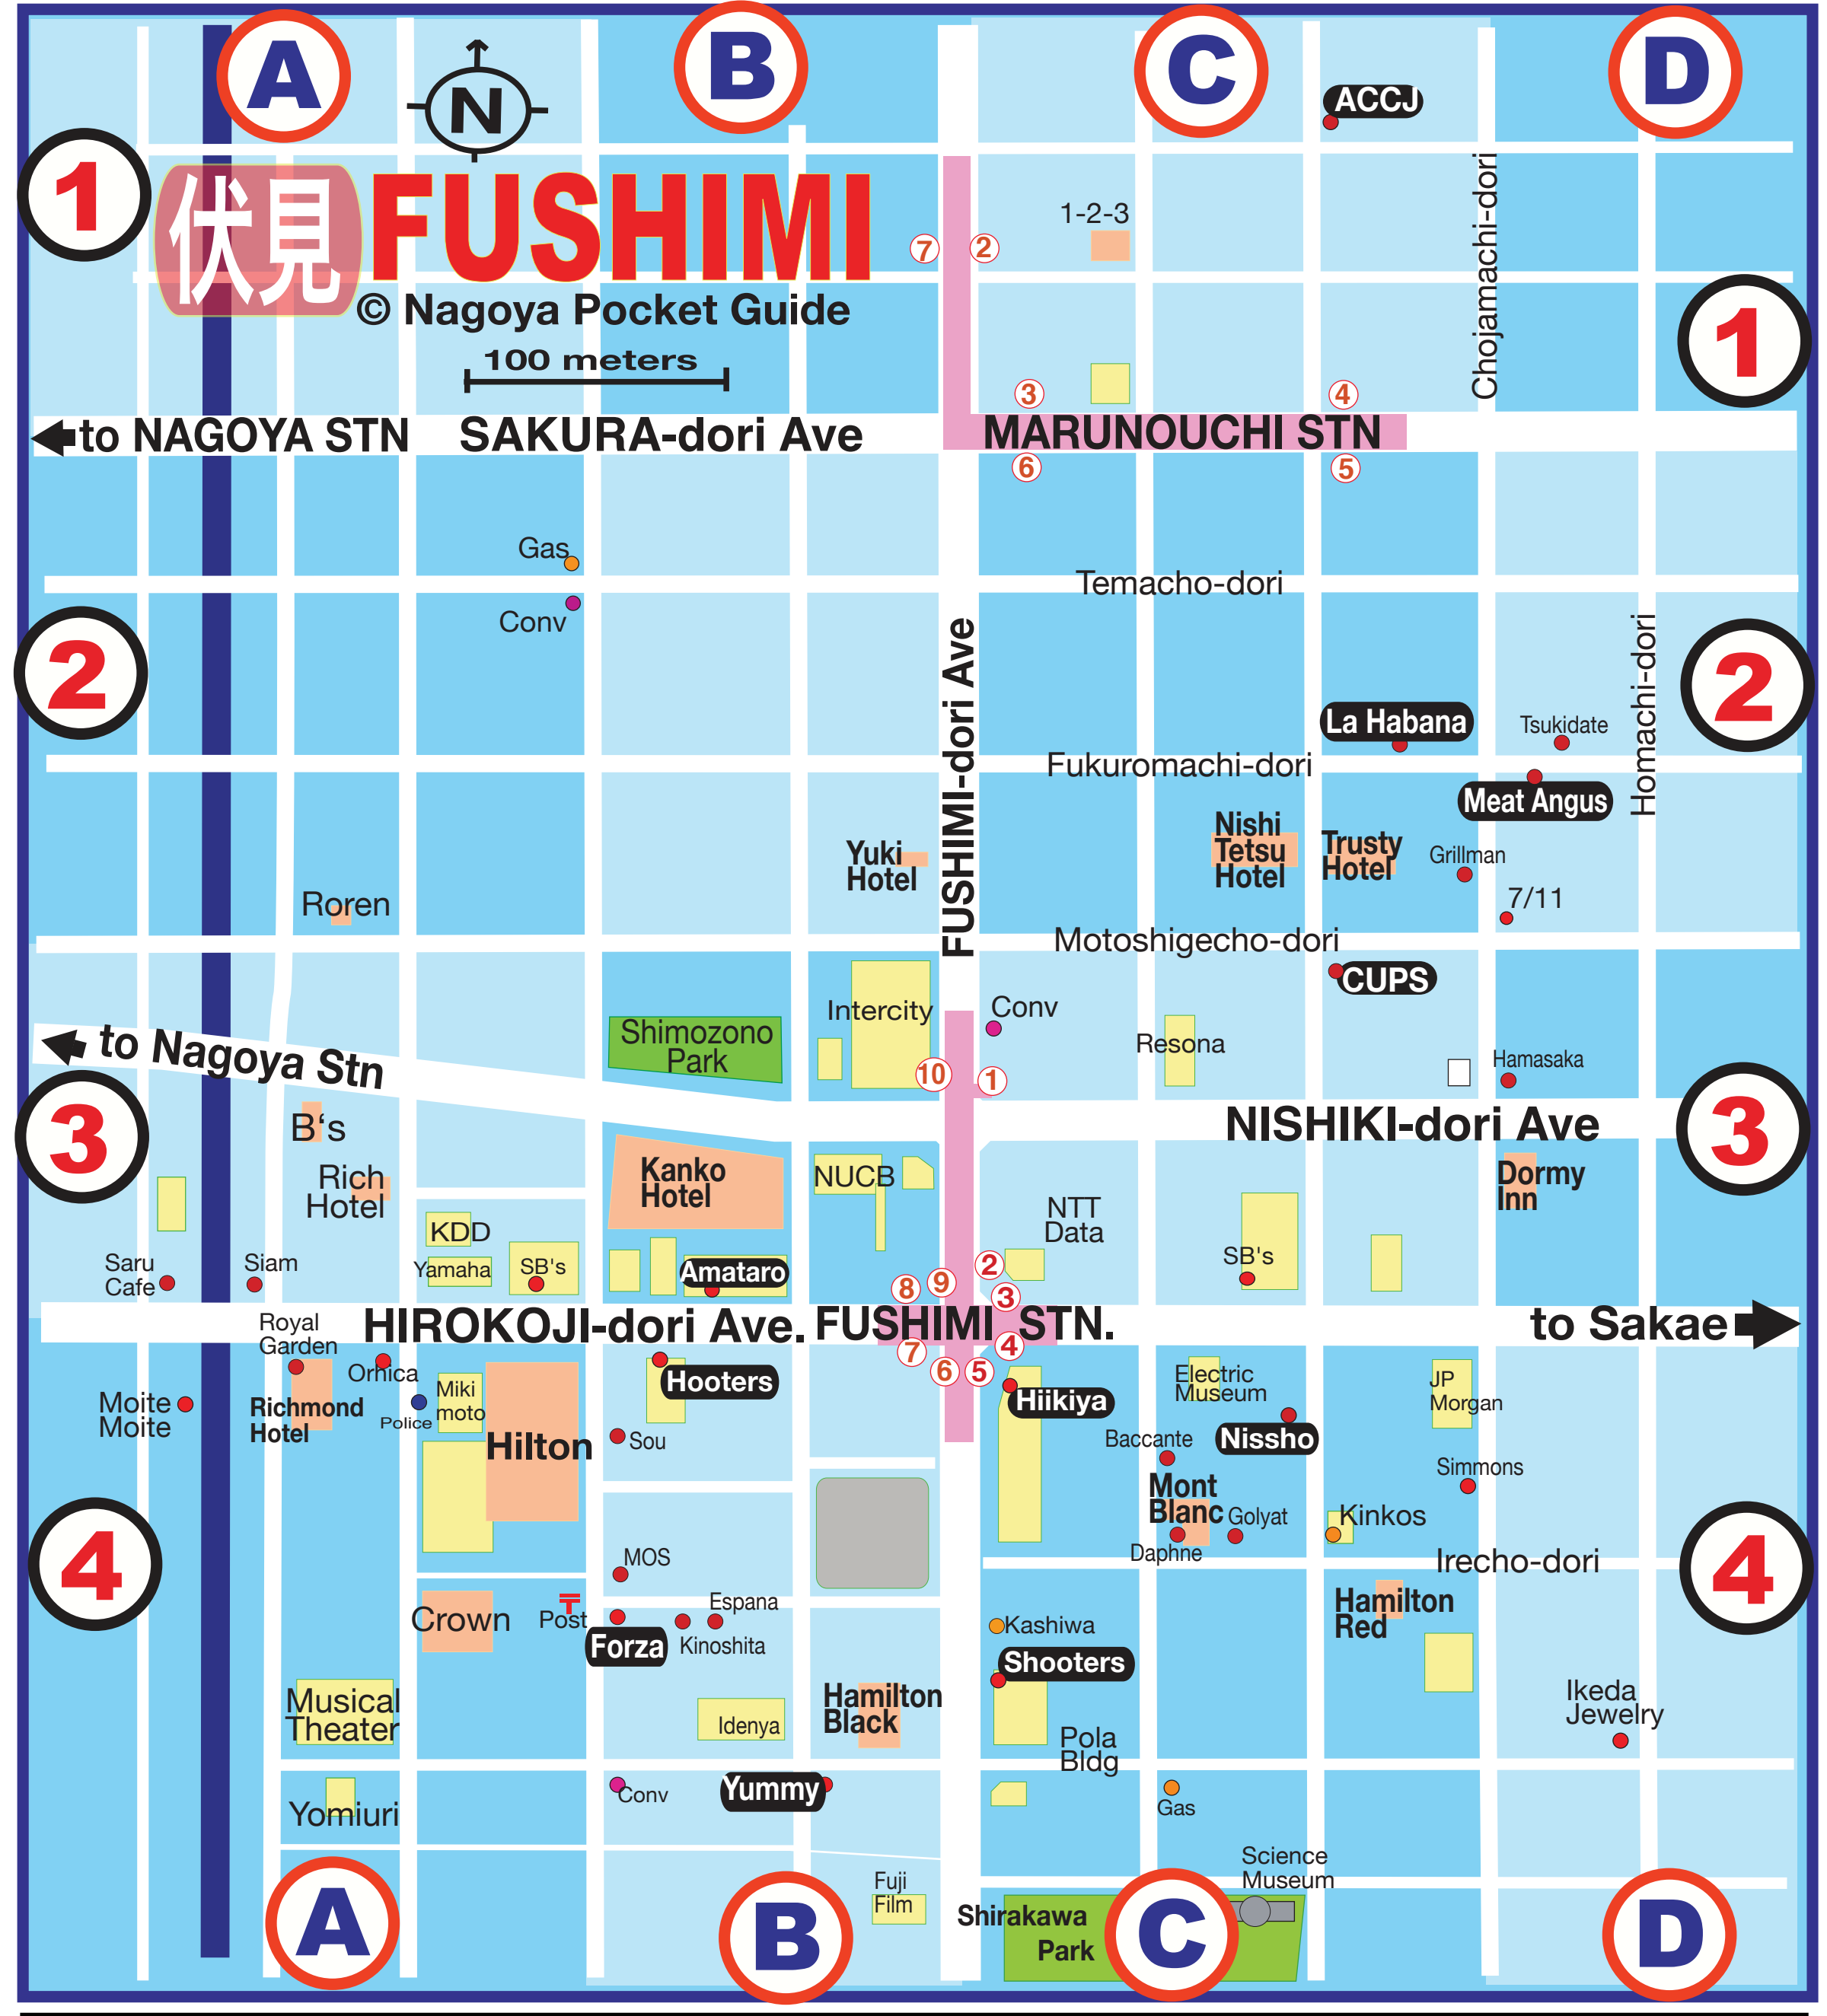

FUSHIMI 伏見

**NAGOYA
POCKET
GUIDE**

map C-4

FUSHIMI map B-4

map C-4

FUSHIMI map C-3
SAKAE map A-9

4 HOLLYWOOD 英会話 map E-7

**NAGOYA
POCKET
GUIDE**

FUSHIMI Restaurants & Bars	FUSHIMI SHOPPING	FUSHIMI PLACES	FUSHIMI HOTELS	
Amataro Japanese B-3	Ibiza C-3	ACCJ C-1	1-2-3 Hotel C-1	Nishi-Tetsu Hotel C-2
The Cups C-2	Ikeda Jewelry C-4	Electric Museum C-4	B's Hotel A-3	Rich Hotel A-3
Hikiya Japanese C-4	Kinkos C-4	Intercity B-3	Crown Hotel A-4	Richmond Hotel A-4
Hooters B-4	Mikimoto A-4	Science Museum C-4	Dormy Inn D-3	Roren Hotel A-2
La Habana C-2	Simmons C-4	Shirakawa Park C-4	Hamilton Black B-4	Trusty Hotel C-2
Meat Angus D-2	Yamaha A-3	Yomiuri A-4	Hamilton Red C-4	Yuki Hotel B-2
Molte Molte A-4			Hilton Hotel A-4	
Shooters Sports Bar C-4			Kanko Hotel B-3	
Yummy B-4			Mont Blanc C-4	