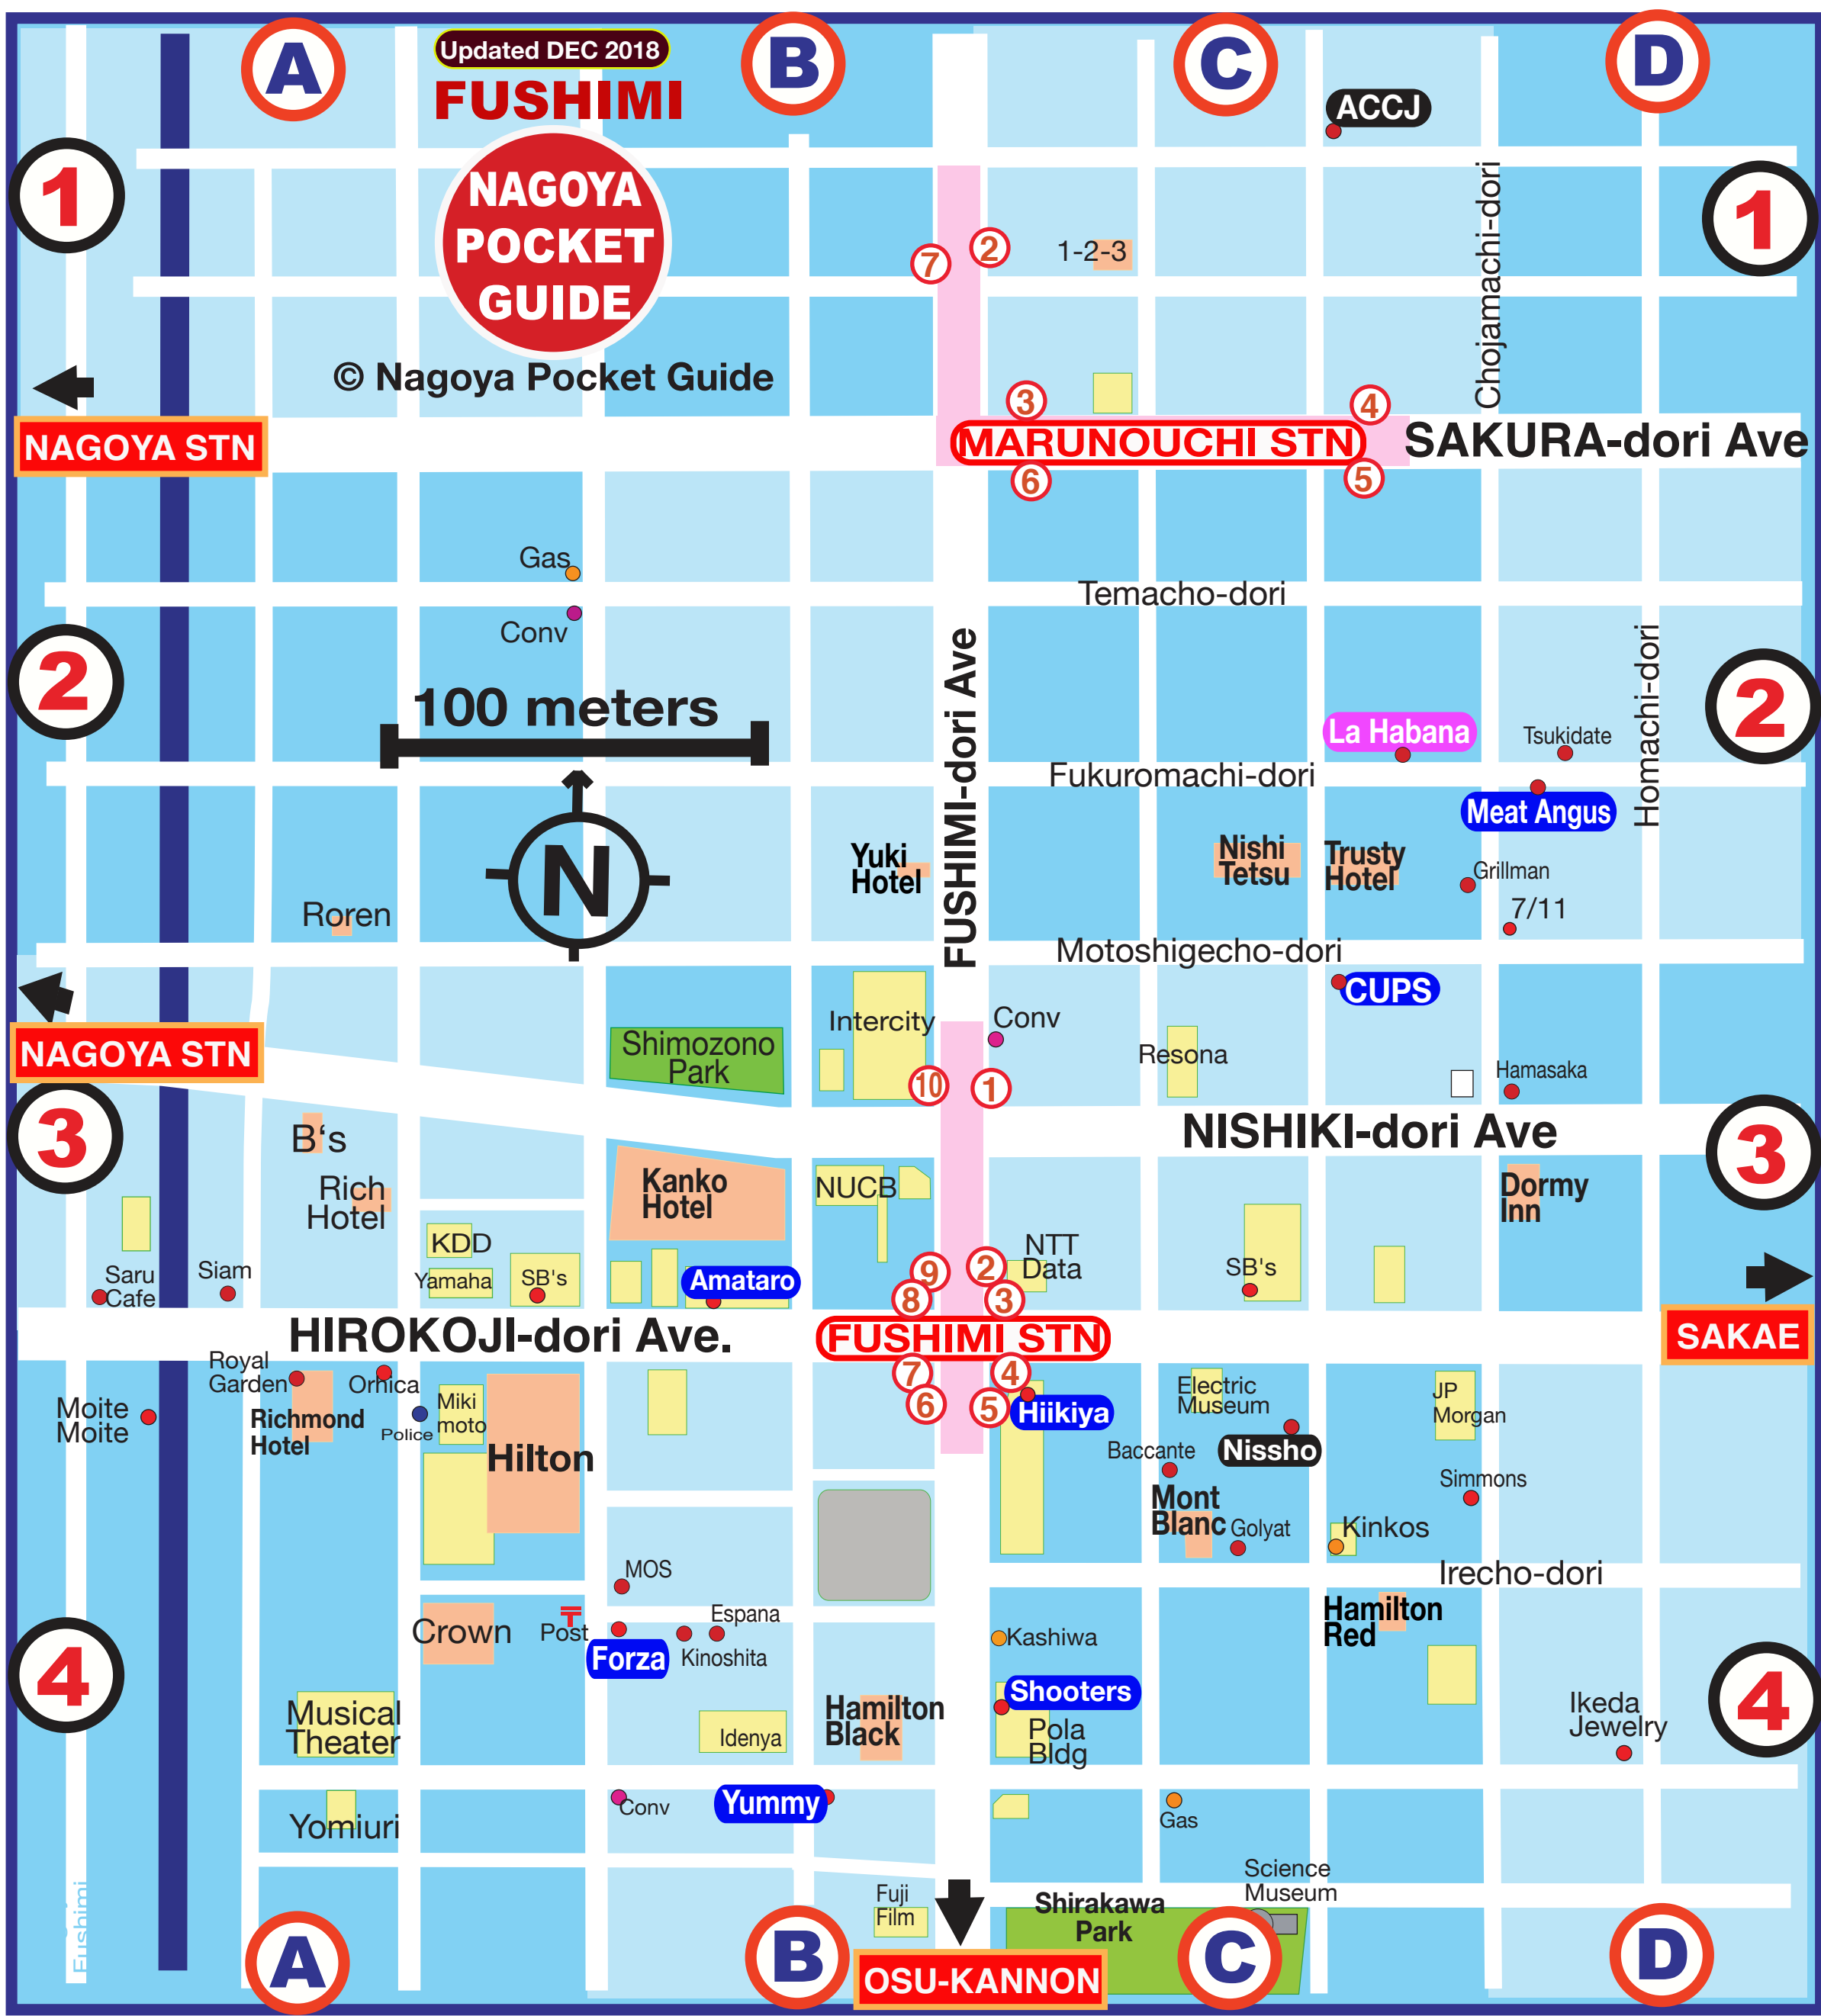

NAGOYA POCKET GUIDE FUSHIMI MAP IN ENGLISH

FUSHIMI Restaurants & Bars

- Amataro Japanese B-3
- The Cups C-3
- Hikiya Japanese C-4
- La Habana C-2
- Meat Angus D-2
- Molte Molte A-4
- Shooters Sports Bar C-4
- Yummy B-4

FUSHIMI SHOPPING

- Ibiza C-3
- Ikeda Jewelry C-4
- Kinkos C-4
- Mikimoto A-4
- Simmons C-4
- Yamaha A-3

FUSHIMI PLACES

- ACCJ C-1
- Electric Museum C-4
- Intercity B-3
- Science Museum C-4
- Shirakawa Park C-4
- Yomiuri A-4

FUSHIMI HOTELS

- 1-2-3 Hotel C-1
- B's Hotel A-3
- Crown Hotel A-4
- Dormy Inn D-3
- Hamilton Black B-4
- Hamilton Red C-4
- Hilton Hotel A-4
- Kanko Hotel B-3
- Mont Blanc C-4

- Nishi-Tetsu Hotel C-2
- Rich Hotel A-3
- Richmond Hotel A-4
- Roren Hotel A-2
- Trusty Hotel C-2
- Yuki Hotel B-2

© Nagoya Pocket Guide